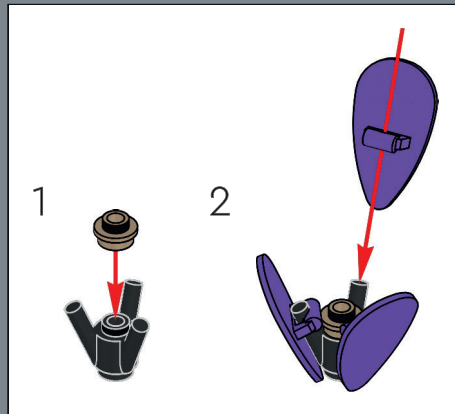

6

The LEGO® minifigure battle shield is repurposed in a new color here for the inner petals of the purple tulips.

Le bouclier de combat de figurine LEGO® est transformé dans une nouvelle couleur pour les pétales intérieurs des tulipes violettes.

El escudo de batalla para minifiguras LEGO® se reutiliza aquí en un nuevo color para dar vida a los pétalos interiores de los tulipanes morados.