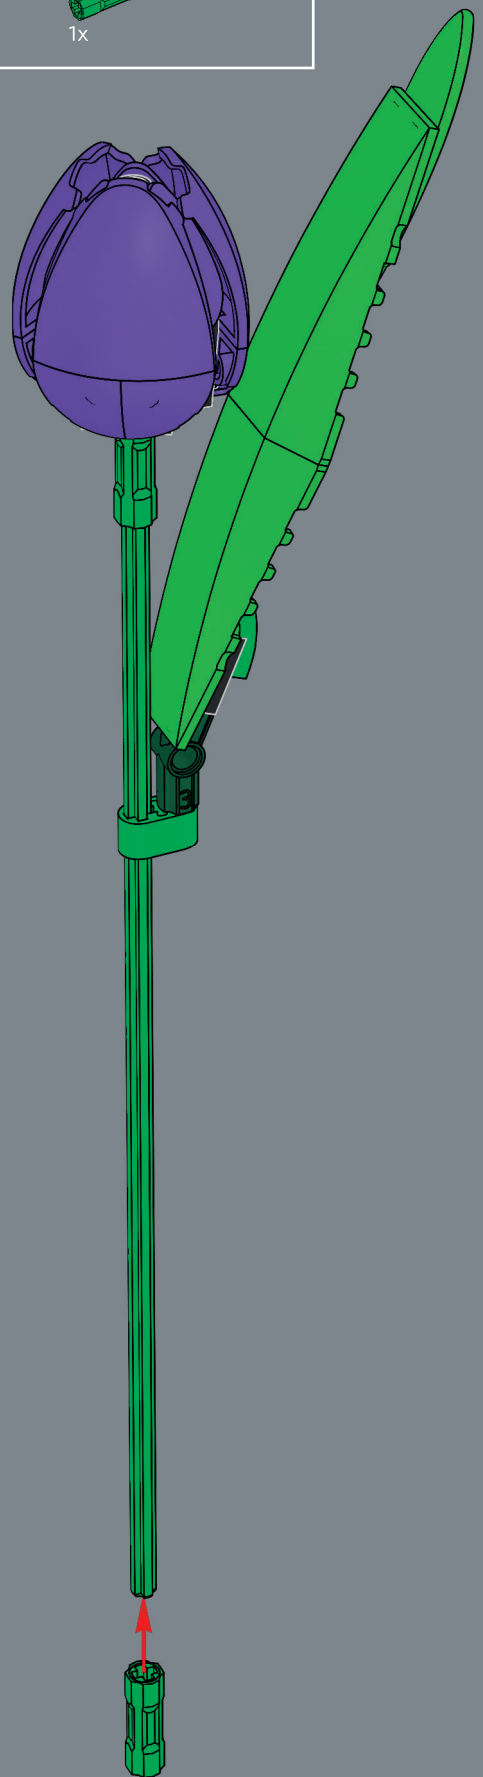

11501

1

2

3

4

5

6

7

8

9

10

11

1

2

3

4

5

1

2

3

4

5

6

The LEGO® minifigure battle shield is repurposed in a new color here for the inner petals of the purple tulips.

2

3

4

5

6

7

10

1