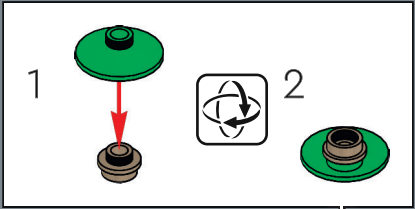

5

1

2

3

4

5

6

The LEGO® minifigure battle shield is repurposed in a new color here for the inner petals of the purple tulips.