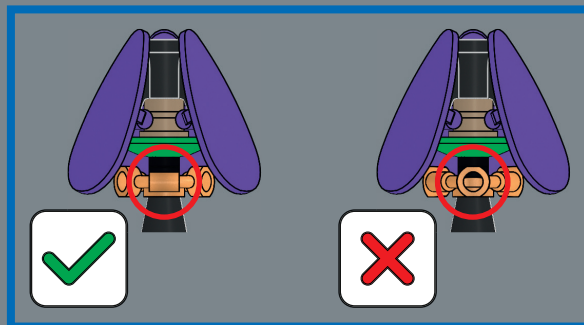

6

The LEGO® minifigure battle shield is repurposed in a new color here for the inner petals of the purple tulips.

Le bouclier de combat de figurine LEGO® est transformé dans une nouvelle couleur pour les pétales intérieurs des tulipes violettes.

El escudo de batalla para minifiguras LEGO® se reutiliza aquí en un nuevo color para dar vida a los pétalos interiores de los tulipanes morados.