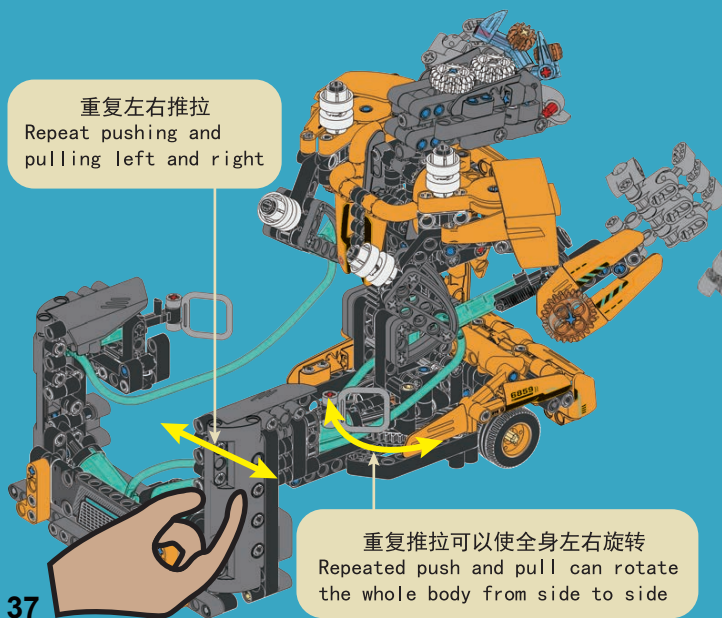

重复左右推拉
Repeat pushing and
pulling left and right

重复推拉可以使全身左右旋转
Repeated push and pull can rotate
the whole body from side to side