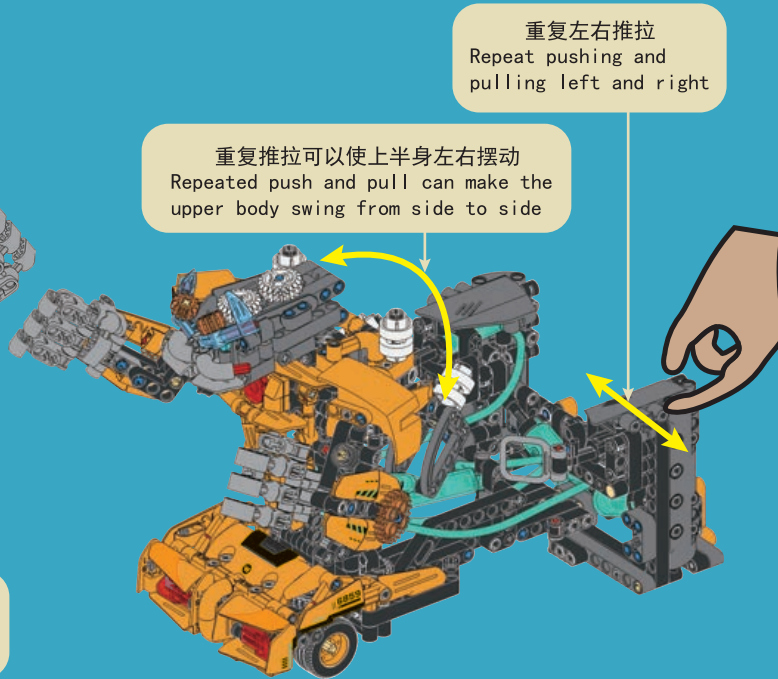

重复推拉可以使全身左右旋转
Repeated push and pull can rotate
the whole body from side to side

重复左右推拉
Repeat pushing and
pulling left and right

重复推拉可以使上半身左右摆动
Repeated push and pull can make the
upper body swing from side to side